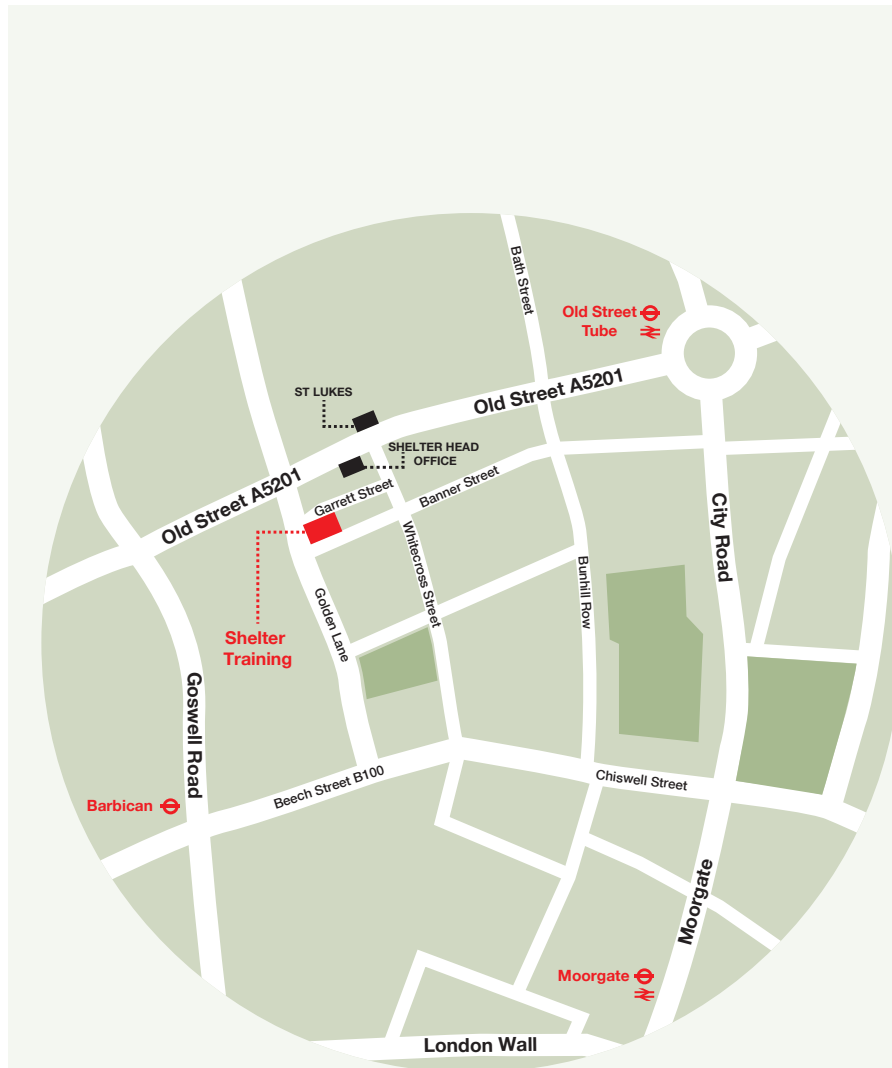

Directions to Shelter Training in London

4 Garrett Street, London EC1Y 0TY

From Old Street tube station take the Barbican exit from Subway 3 (the Yellow one). This is signposted for Old Street West – South Side, Whitecross Street and the Barbican Centre. Walk approximately 500m along Old Street staying on the left hand side of the road.

Turn left onto Golden Lane, after approximately 75m you will see Shelter Training on the left at the junction of Garrett Street and Golden Lane.

Getting there:

From mainline rail stations.

Liverpool Street

Take the Route Bus 205 (Stop: F) towards Paddington or Route Bus 135 (Stop: F) towards Old Street Station.

Exit at Stop E – Old Street Roundabout.

Walk West along Old Street, then left onto Golden Lane. Shelter Training is at the junction of Garrett Street and Golden Lane.

Euston / Kings Cross / St Pancras

Take the Hammersmith & City Line towards Barking Underground Station or Metropolitan Line towards Aldgate Underground Station or Circle Line towards Edgware Road (Circle Line) Underground Station.